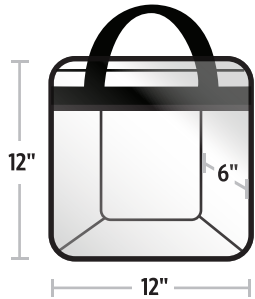

**LARGE BAGS**

**CLEAR TOTE**

Plastic, vinyl or PVC and do not exceed 12" x 6" x 12"

**OR**

**PLASTIC STORAGE BAG**

1 Gallon, re-sealable, clear

**SMALL CLUTCH PURSE**

Approximately the size of a hand with or without a handle or strap. No larger than 5" x 8"

**SMALL BAGS**