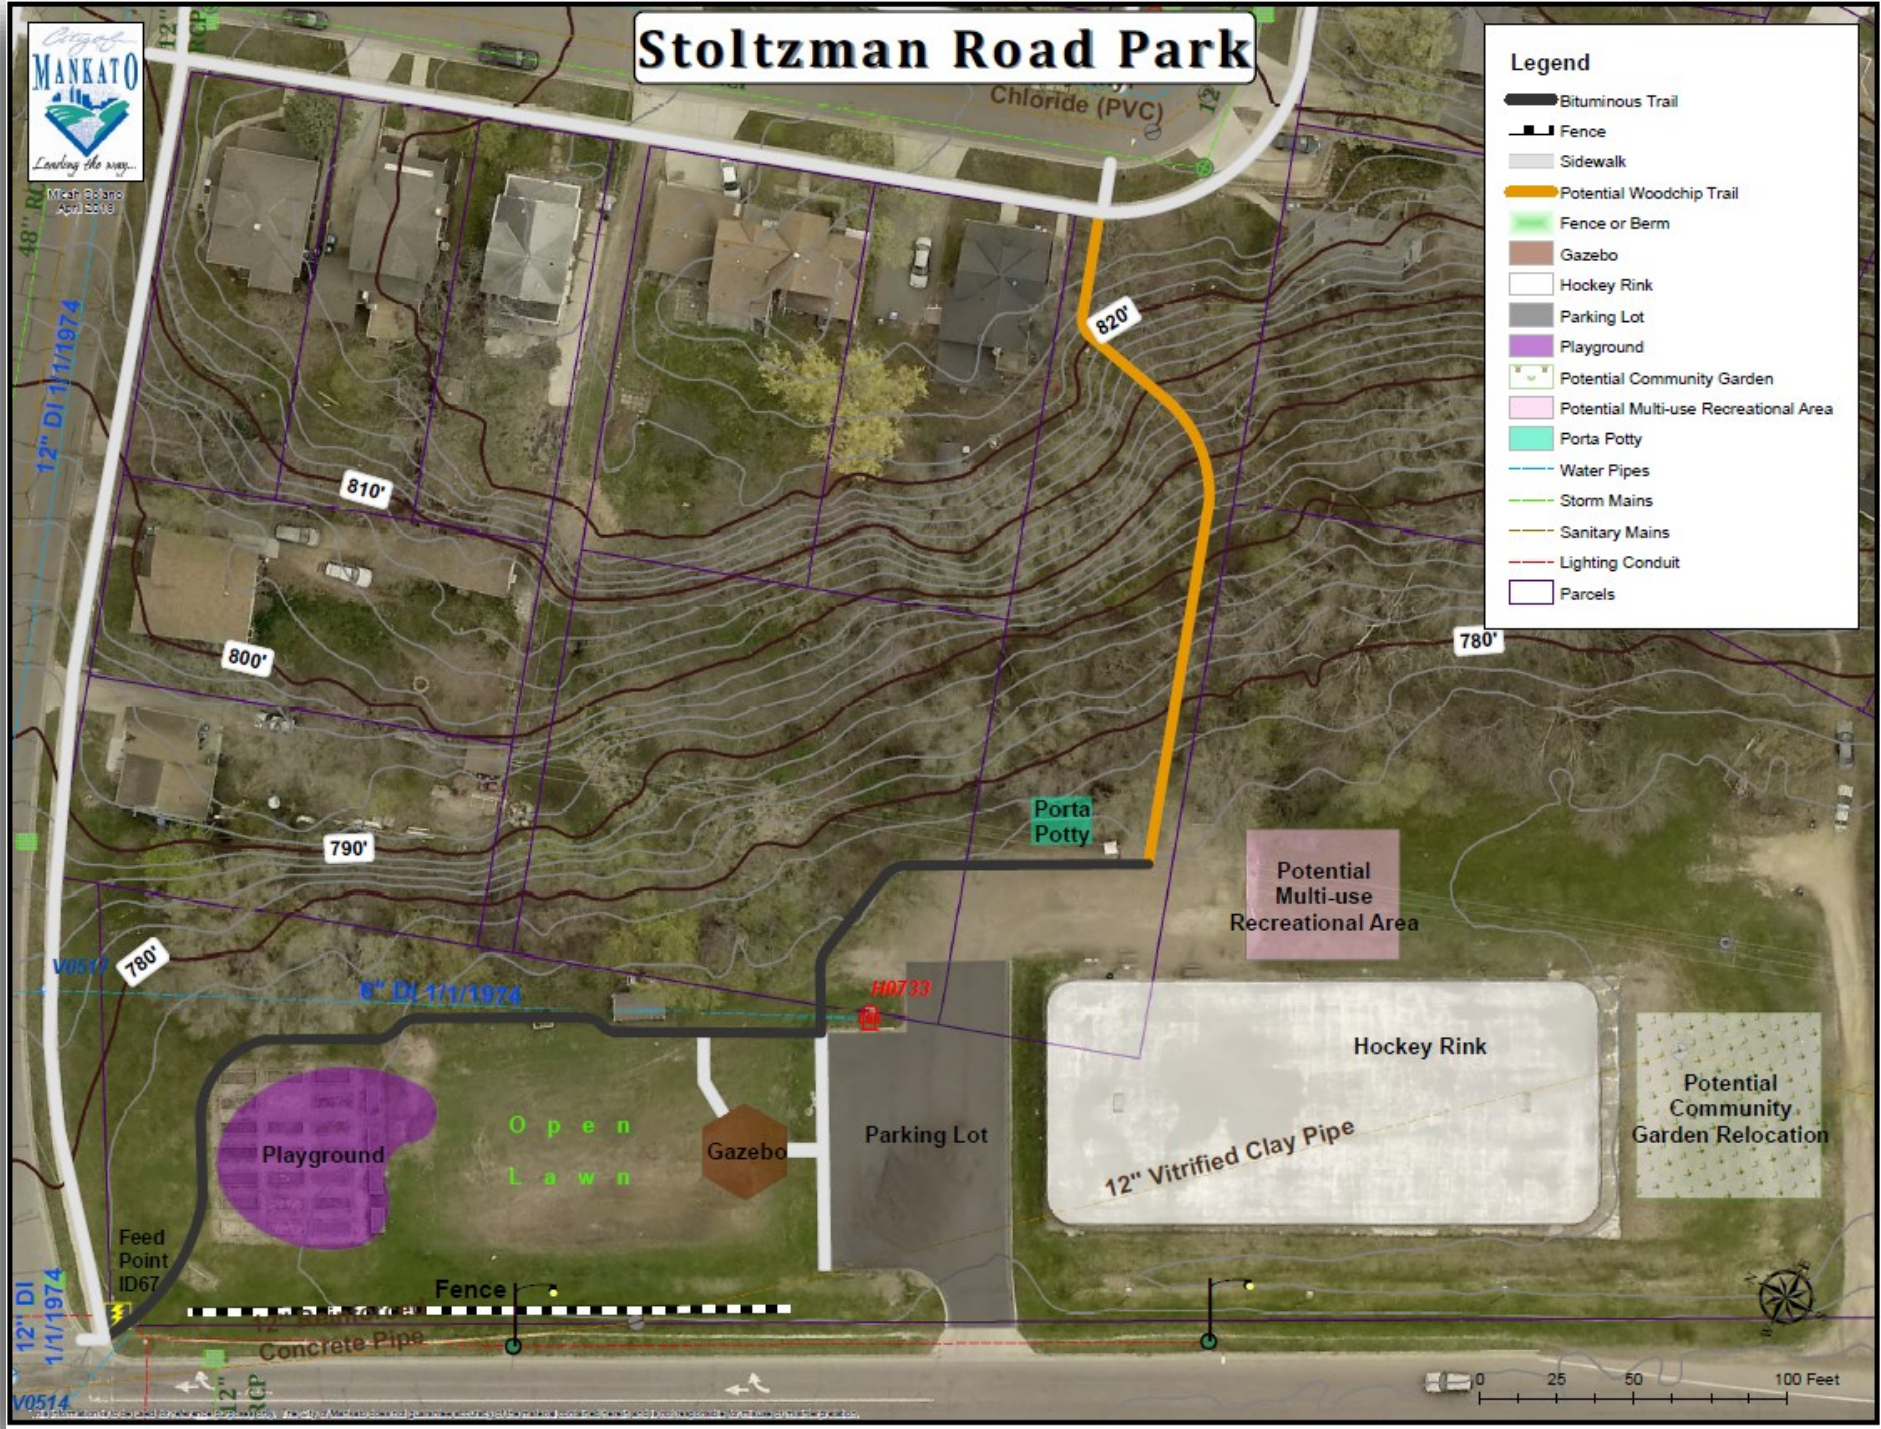

Mich Bolsie
April 2019

Stoltzman Road Park

Legend

- Bituminous Trail
- Fence
- Sidewalk
- Potential Woodchip Trail
- Fence or Berm
- Gazebo
- Hockey Rink
- Parking Lot
- Playground
- Potential Community Garden
- Potential Multi-use Recreational Area
- Porta Potty
- Water Pipes
- Storm Mains
- Sanitary Mains
- Lighting Conduit
- Parcels