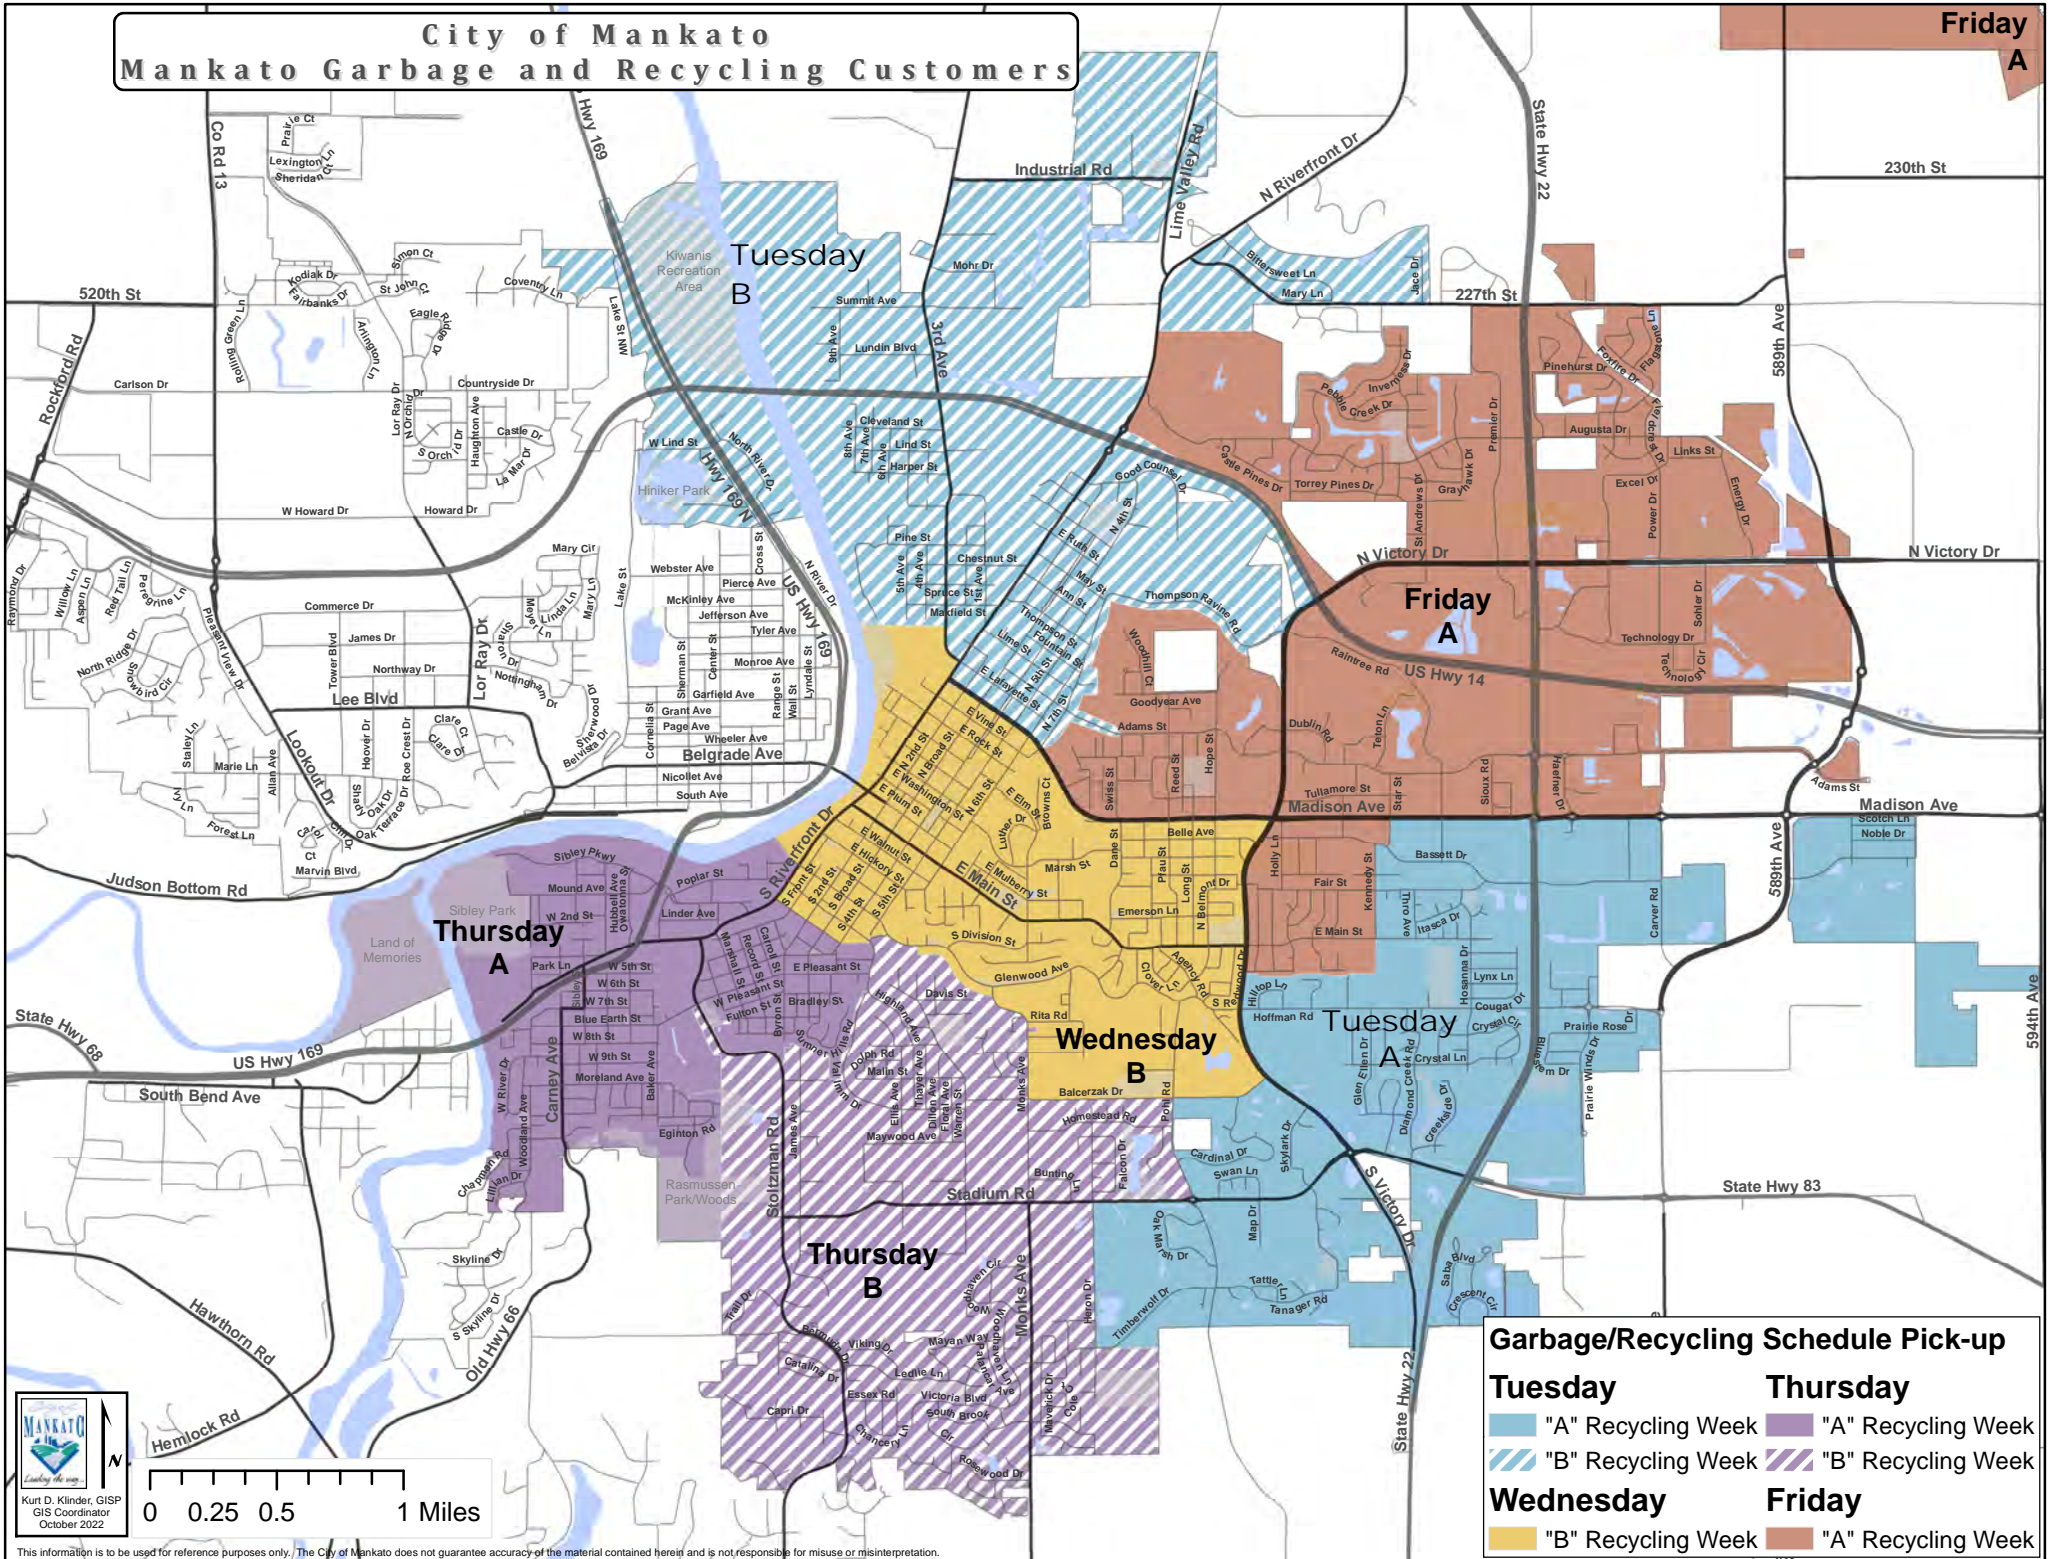

City of Mankato Mankato Garbage and Recycling Customers

Garbage/Recycling Schedule Pick-up

Tuesday	Thursday
"A" Recycling Week	"A" Recycling Week
"B" Recycling Week	"B" Recycling Week
Wednesday	Friday
"B" Recycling Week	"A" Recycling Week

Kurt D. Klinder, GISP
GIS Coordinator
October 2022

0 0.25 0.5 1 Miles